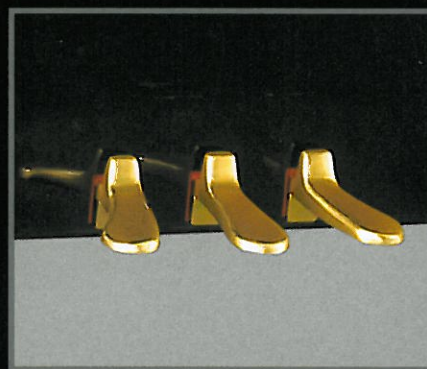

The soft pedal, sostenuto pedal and damper pedal (The sostenuto pedal is only available for YUS5)

柔音踏板、选择性延音踏板、延音踏板
(选择性延音踏板仅装配于YUS5)

Double casters offer excellent support and stability.

双脚轮提供良好的支撑和稳定性。