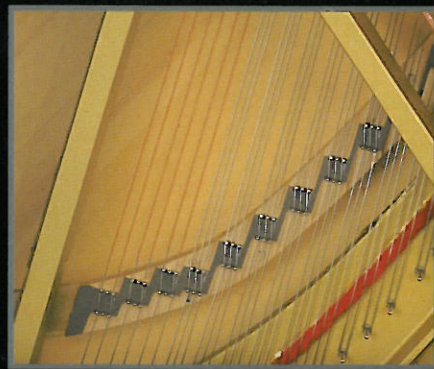

光面乌黑色

YUS series

The hammers use the same felt as the high-end grand piano CFIHS and S series.

琴槌采用与顶级产品CFIHS、S系列三角钢琴相同的呢毡

The strings are also of the same quality as the CFIHS and S series grand piano

使用CFIHS、S系列三角钢琴采用的特制琴弦