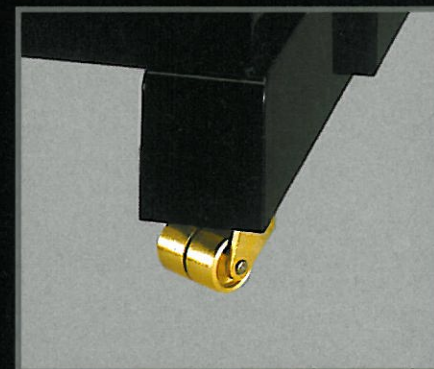

The soft pedal, sostenuto pedal and damper pedal (The sostenuto pedal is only available for YUS5)

柔音踏板、选择性延音踏板、延音踏板
(选择性延音踏板仅装配于YUS5)

Double casters offer excellent support and stability.

双脚轮提供良好的支撑和稳定性。